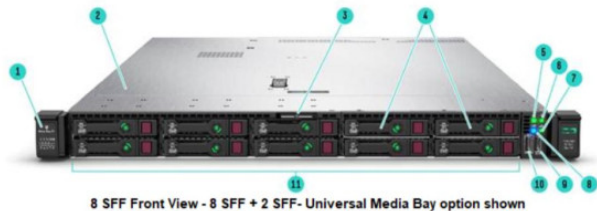

Cena: **472.537,00** rsd.

8 SFF Front View - 8 SFF + 2 SFF- Universal Media Bay option shown

- | | |
|---|---|
| 1. Drive support label | 5. Power On/Standby button and system power LED |
| 2. Quick removal access panel | 6. Health LED |
| 3. Serial no. label pull tab | 7. NIC status LED |
| 4. Universal Media Bay +2 SFF SAS/SATA shown
Option: +2 SFF NVMe drives
Option: DVD-RW or DVD-ROM + Display port & USB 2.0 port Kit
Option: +2 Dual uFF (4x M.2 cartridges)
Option: Display port + USB 2.0 port Kit + Blank | 8. UID button/LED |
| | 9. USB 3.0 port |
| | 10. iLO Service Port |
| | 11. Standard 8 SAS/SATA drive bays |